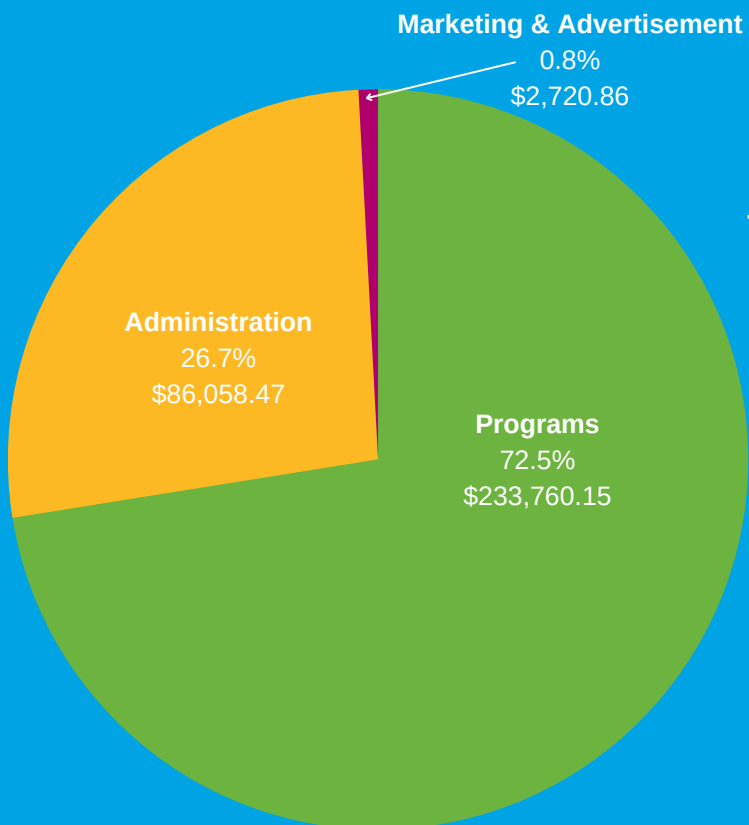

Expenses

Total Operating Expenses
$322,539.48