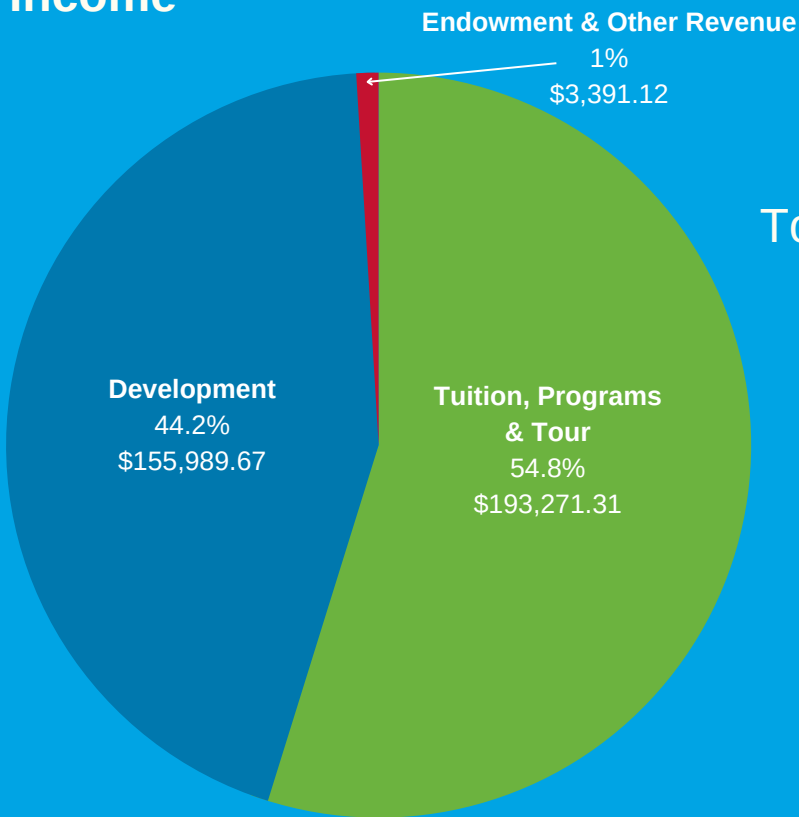

Kim Lloyd-Eichenauer

Danielle Wetle

Treasurer: Maggie McCoy

Alex Lopez

Secretary: Kate Tebrugge

Financial Data

Income

Total Operating Revenue
\$352,652.10